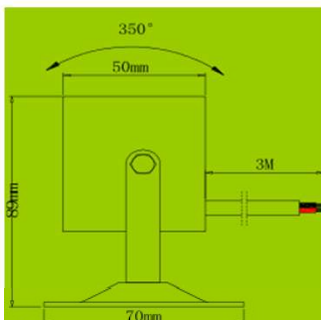

# GL-PL023

Led number	3
Led Brand	Cree
Available color	WW, PW, BLUE
Input	24V
Consommation	3W
Lumen	300
Vision angle	60 degree
Dimension	D 50 mm x H89 mm
Materiel	Stainless, toughened glass
Protection IP	68
Cable	3 m
Wiring	Parallel
Approuval	ROHS, CE