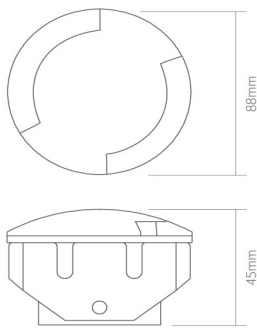

QL-152

GL152

Led number	1
Led Brand	Cree
Available color	WW, ,NW, PW
Input	24V
Consommation	3W
Lumen	300
Vision angle	90 degree x 2
Dimension	D 88 mm x H47 mm
Drill hole	64mm
Materiel	Stainless, toughened glass
Protection IP	68
Cable	3m
Wiring	Parallel
Approuval	ROHS, CE