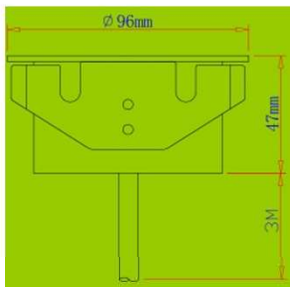

## QL-166

Led number	6
Led brand	Cree
Available color	WW, NW, PW
Input	24V
Consommation	6W
Lumen	600
Vision angle	120 degree
Dimension	D 96 mm x H47 mm
Drill hole	80 mm
Materiel	Stainless, toughened
Protection IP	68
Cable	3m
Wiring	Parallel
Approuval	ROHS, CE